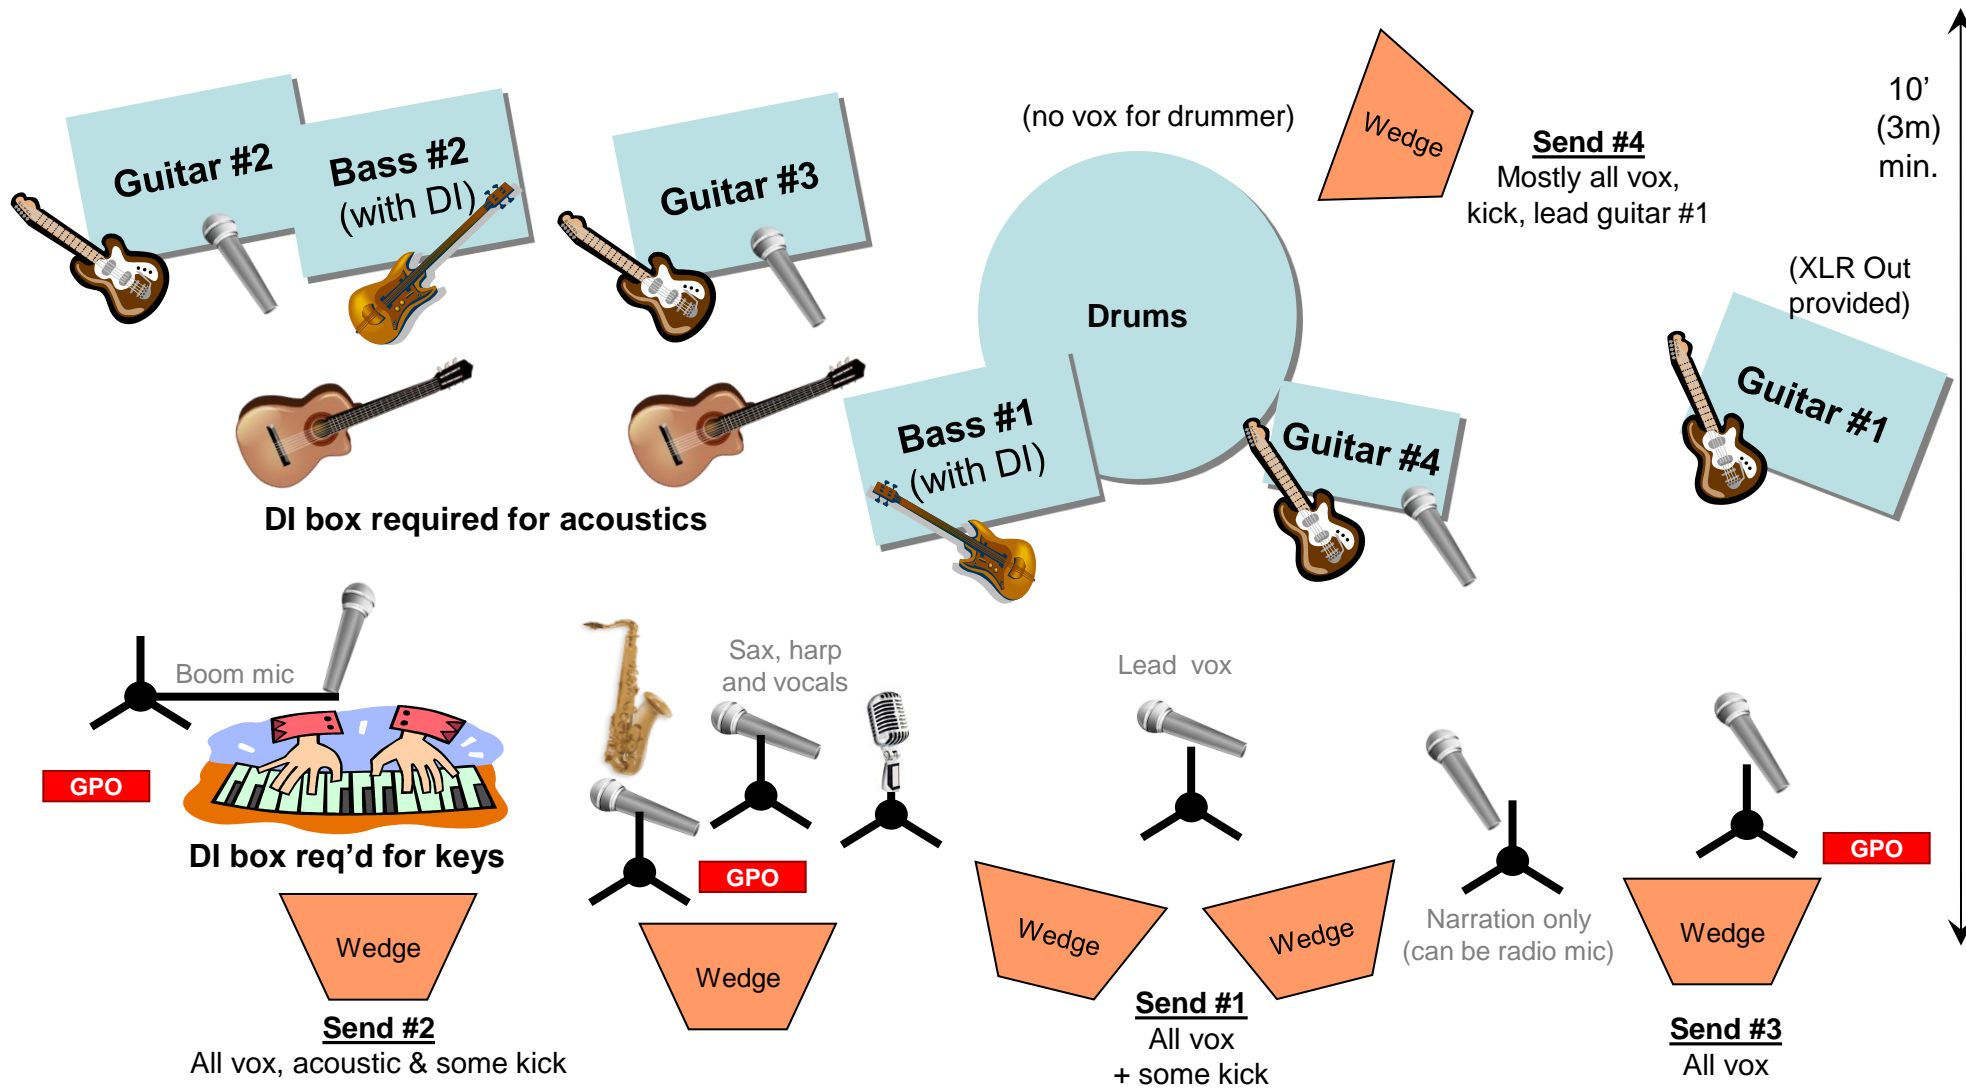

16' (5m) min.

Intro track played from iPod

Creedence Revival Layout

Contact Greg: 0407 973 414

Aug 2019